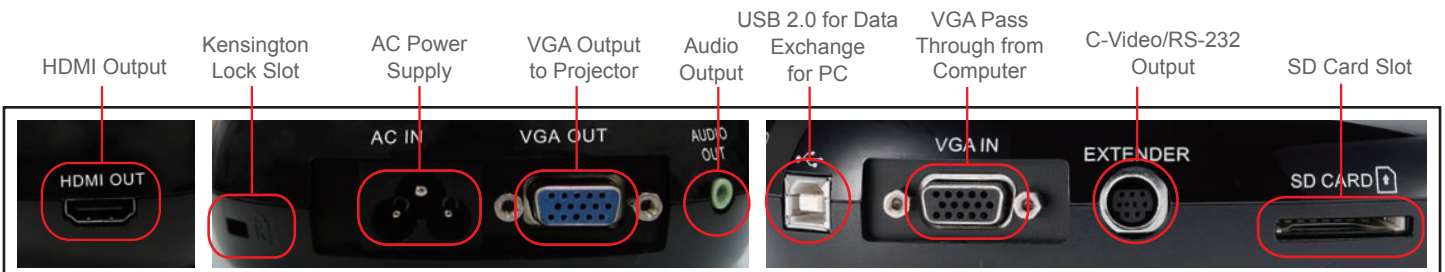

User Interface

Lumens™
Brilliance by Design
www.MyLumens.com

Lumens Integration, Inc.
4116 Clipper Court
Fremont, CA. 94538
Phone: 888.542.3235
Fax: 510.252.1389

Lumens Europe
Stationstraat 5
1730 Asse, Belgium
Phone: +32 (0) 2 452 76 00
Fax: +32 (0) 2 452 76 00