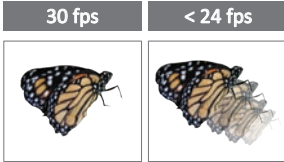

The Lumens™ PC168 document camera is equipped with a specialised 5x pixel zoom and a professional image sensor that delivers vivid colours at high-definition Full HD 1080p output resolutions with 30 frames per second, it transmits a streaming image smoothly in real time without delays. The internal memory stores up to 240 images and is expandable to 32GB using a standard SD card memory device. One-touch video recording allows you to record presentations stand-alone without the need for a PC. Our no joints, highly flexible gooseneck enables a 360° viewing angle and object viewing from just 4 cm to observe an objects finer detail. The adjustable side lamp design prevents reflections. Press one button to get the perfect image quality every time. The Lumens PC168 makes presentations and teaching more interactive and attractive.

Key Features

- Full HD 1080p Output Resolution
- High Speed 30fps Dynamic Image
- VGA Output/HDMI Output
- Professional 5x pixel zoom
- Superior sensor delivery a crystal image quality
- Built-in Microphone
- One-Touch synchronous audio/ video recording
- Built-in SD card slot, expandable to 32GB
- No Joint, Highly Flexible Gooseneck
- Plug and Play
- Unique Image Optimization-Auto Tune
- Innovative Built-in power supply
- Compatible with All Major Brands of Whiteboard

Anti-Reflection

With the Lumens™ side lamp gooseneck design, the direction of the light source can be adjusted according to the environment to prevent reflections.

Auto Tune

With the convenient single button to adjust the clarity, brightness, and colour according to the actual environment automatically.

Extremely Smooth Dynamic Image

With 30 fps capture every tiny movement during playback without delays. Even flapping insect wings can be clearly observed in great detail.

Joint-free Gooseneck

Highly flexible and joint-free gooseneck design ensures smooth quality without vibration, easy to use, and 360° viewing angle.