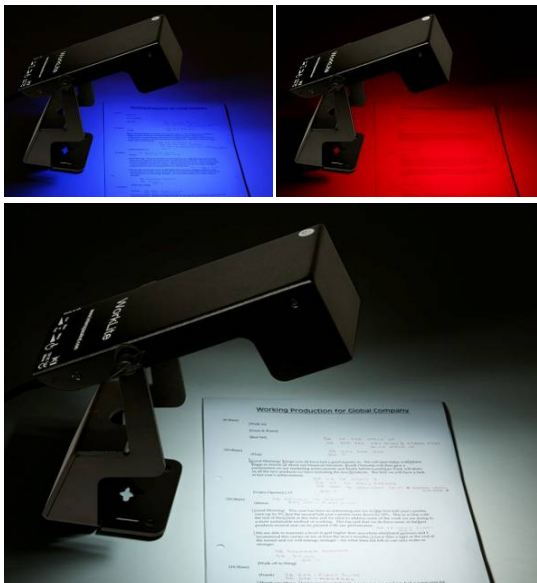

WorkLite, This is a new product line for Interspace Industries. We were asked to come up with a new Idea for a light on a desk that will give control, has good quality white light and switchable blue or red light for back stage.

A light for the AV, Rentals and Staging Industry, where all disciplines need directional and controllable light. Most of all reliable, this is designed to keep working every time it is hauled out of the unit box, drop kicked and sat on. We are very pleased with the clarity of this product – we have used near daylight **White** LEDs for a colour that's easy on the eye, **Blue** or **Red** for backstage lighting so as not to be obtrusive to the audience & the ability to mix either of these with the white. A stand that allows tilt and various mounting positions as well as free standing.

Main Features

- Reliable and solid
- Variable dimmer controls
- Easy angle. Easy position
- Low Power sub 4W consumption
- Approx 300 LUX
- Daylight colour approx 6-7000 (K)
- Blue or Red can be used independently of white or either one mixed with white.

3 Year Limited Factory Warranty

Pencil drawing by Linda Huber - Imaginee Art - www.midtel.net/-imaginee

Desk lighting as it should be - controllable

Specifications

Power
12V DC 350mA Max
Supplied with a 12V power adaptor